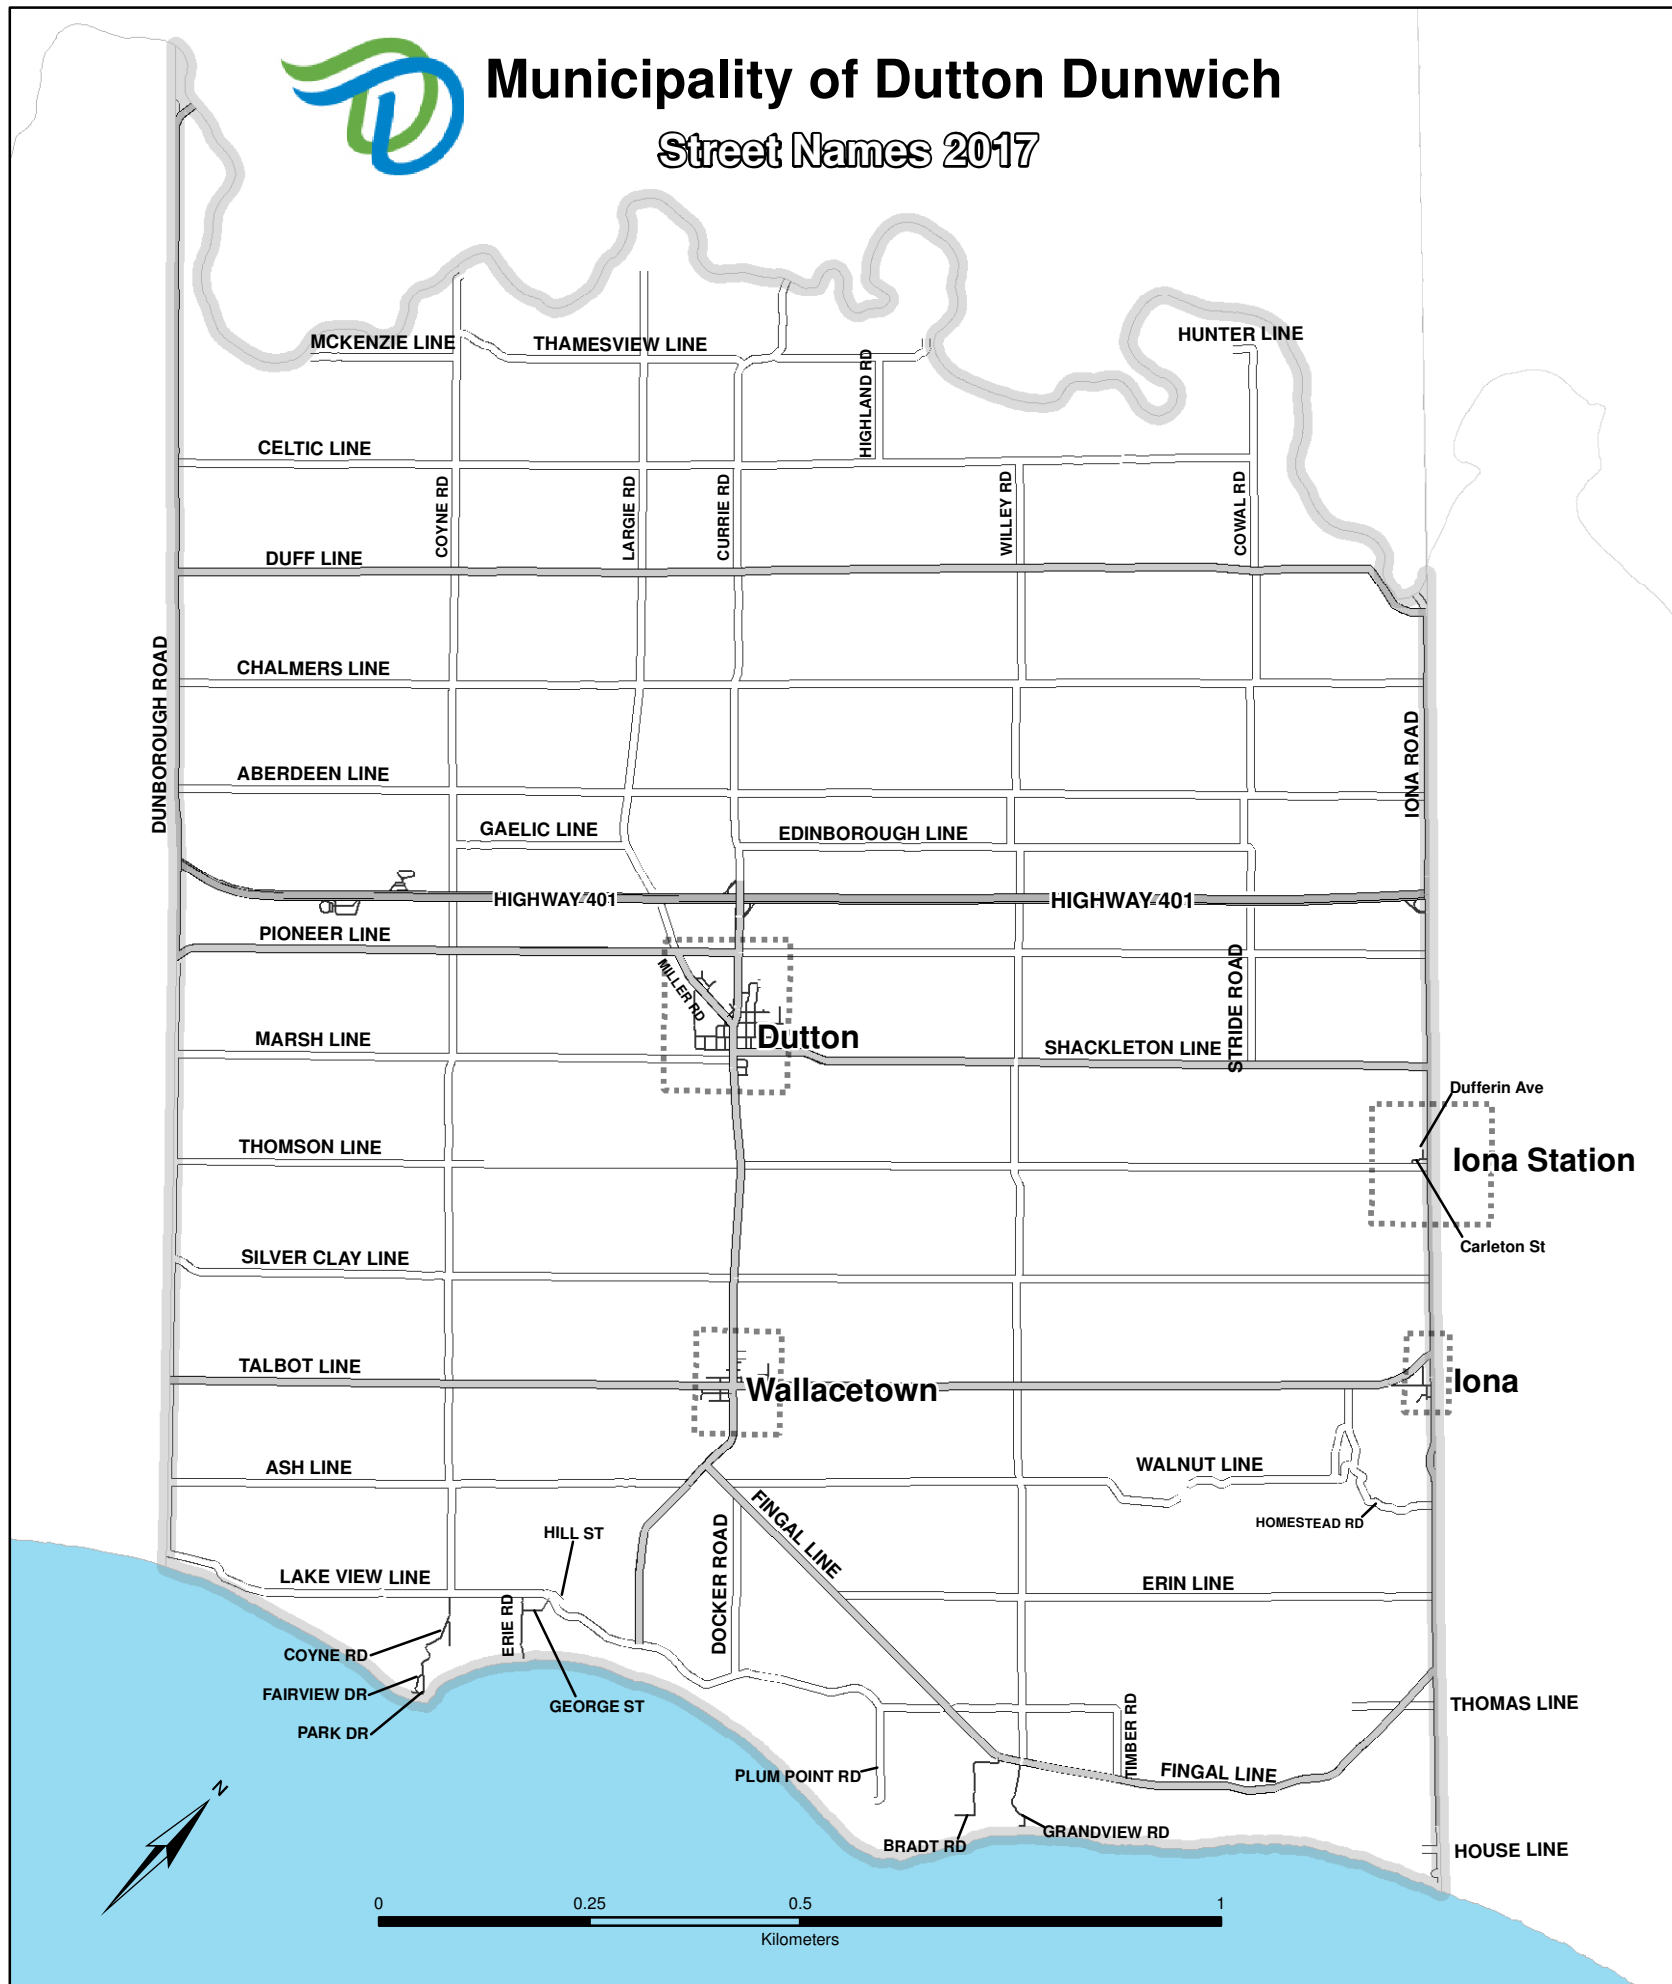

Municipality of Dutton Dunwich

Street Names 2017

Mapping created by The Township of Malahide GIS Department 2017.

Note: Roads shown on this map represent travelled streets within Municipality