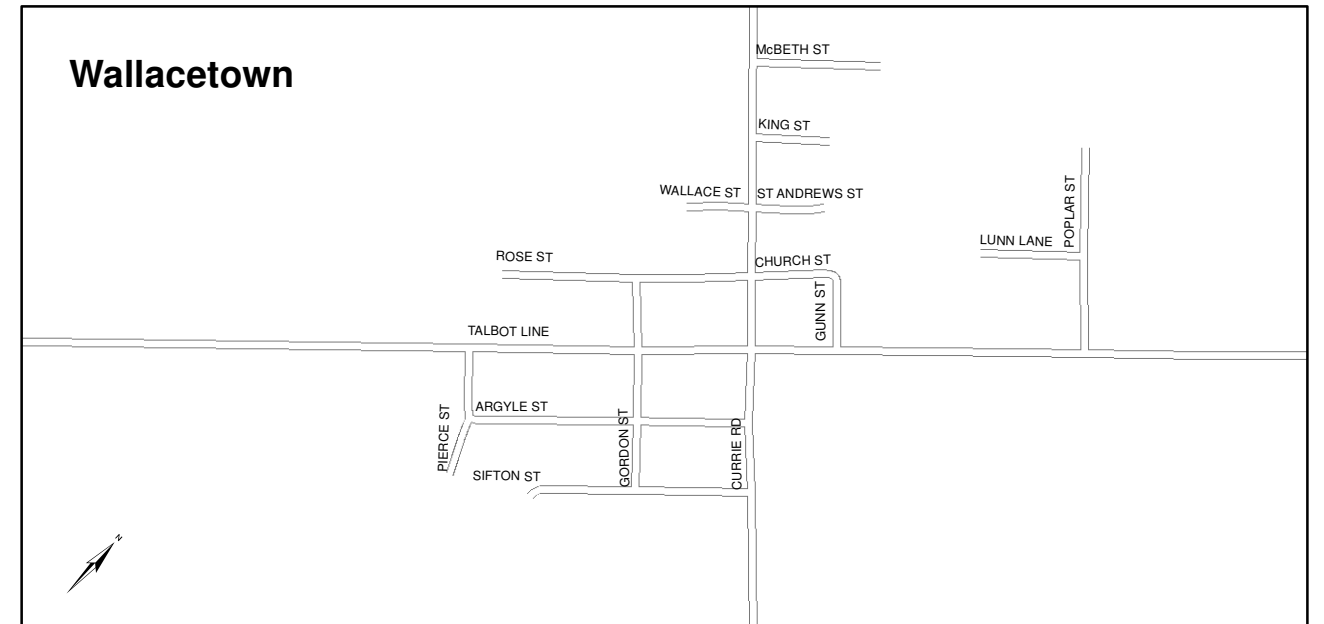

Municipality of Dutton Dunwich

Street Names 2017

Mapping created by The Township of Malahide GIS Department 2017.

Note: Roads shown on this map represent travelled streets within Municipality